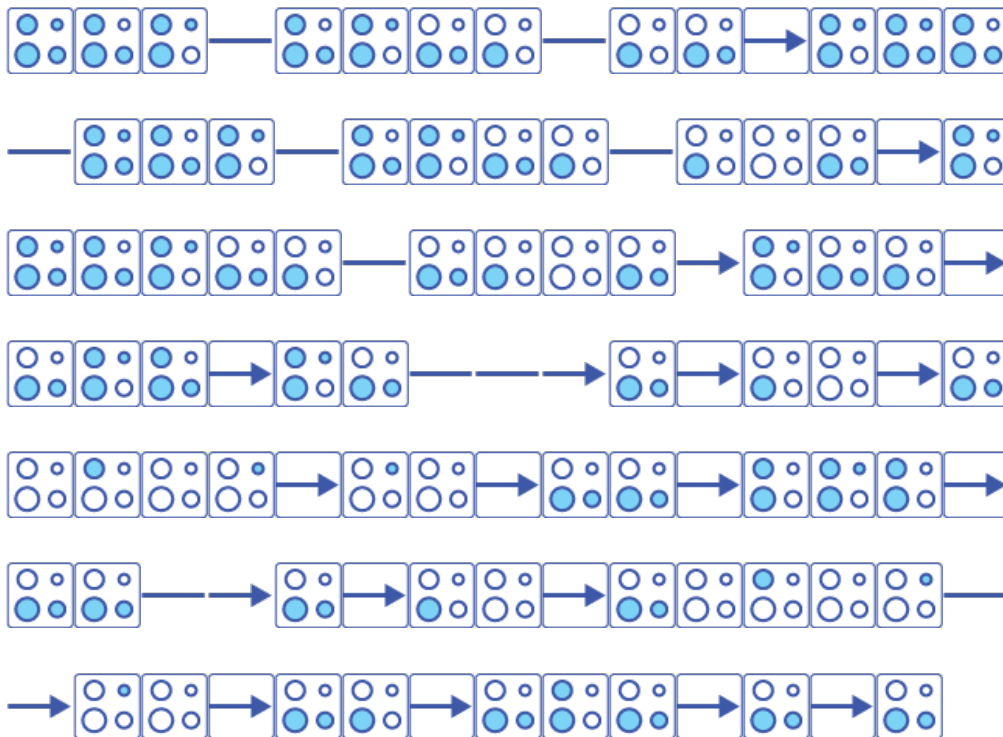

Legend of Zelda

Stairway to Heaven

[About](#) [How To Play](#) [Ocarina Songs](#) [Score Generator](#) [This Contest Blows!](#) [My Ocarina](#)

Title MODE ROOT Width SIZE Touch Mode

Pitches

 By clicking "Submit", I am representing that I own all copyrights for this musical work or have authorization to encode and upload it.

may it be - enya

C 8va Zeldarian

 Score Trackback URL: [may it be - enya](#)
<http://ocarina.smule.com/>

Important: Do not encode any musical content without permission unless it consists entirely of content you created yourself.