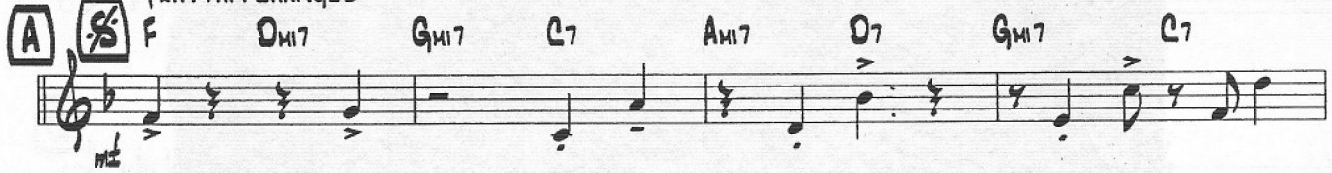

RUNFERYERLIFE

FAST SWING

BY BOB MINTZER

(F PEDAL (OPEN))

(RHYTHM CHANGES)

COPYRIGHT © 2001 BY MINTZER MUSIC

USED BY PERMISSION - ALL RIGHTS RESERVED - INTERNATIONAL COPYRIGHT SECURED - MADE IN U.S.A.
SOLE SELLING AGENT FOR THIS ARRANGEMENT: SUZZ PROMOTIONS, MONTROSE, CA 91020 U.S.A.

SOLO KICKER

C Cm11 F13(b9) Bbm11 Eb13(b9#11) GbmA7/Ab Ab13(b9#11) DbMA7 C7(#9)

SOLO BREAK

Cm11 Bb7 Eb7 A7 D7 G7 C7

B A7 D7

G7 C7

Cm11 F13(b9) Bbm11 Eb13(b9#11) GbmA7/Ab Ab13(b9#11) DbMA7 C7(#9)

SOLO BREAK