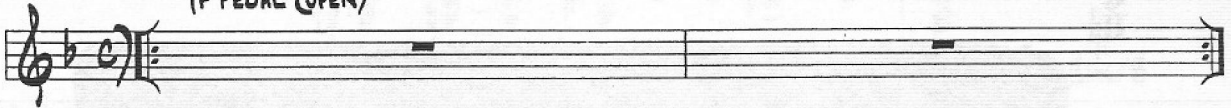

RUNFERYERLIFE

FAST SWING

BY BOB MINTZER

(F PEDAL (OPEN))

(RHYTHM CHANGES)

COPYRIGHT © 2001 BY MINTZER MUSIC

USED BY PERMISSION - ALL RIGHTS RESERVED - INTERNATIONAL COPYRIGHT SECURED - MADE IN U.S.A.
SOLE SELLING AGENT FOR THIS ARRANGEMENT: SUZZ PROMOTIONS, MONTROSE, CA 91020 U.S.A.