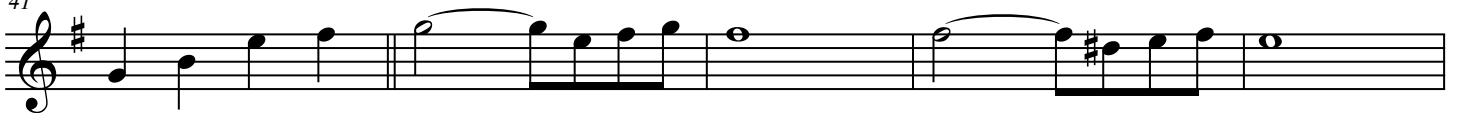

Rompiendo la Rutina

Violin

A

6

B

10

18

C

25

32

A'

41

46